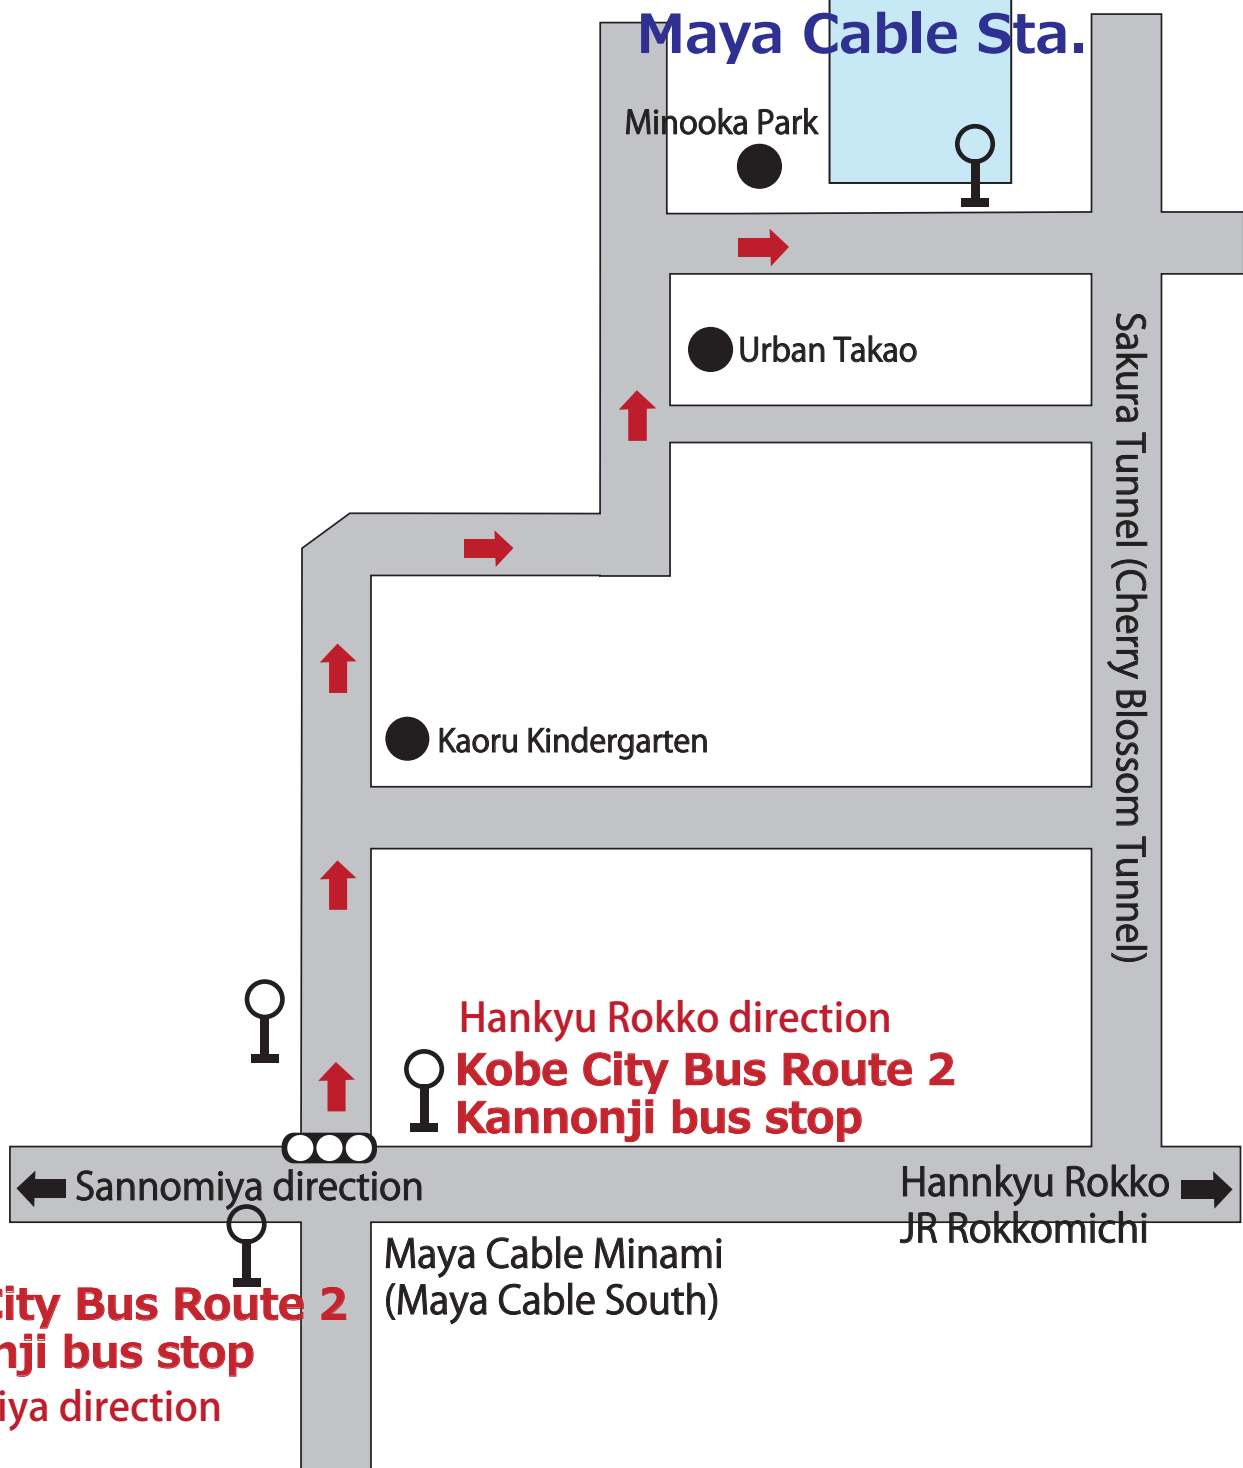

Access to Maya Cable Station

7 min. on foot
from Kannonji bus stop.

**Kobe City Bus Route 2
Kannonji bus stop**
Sannomiya direction